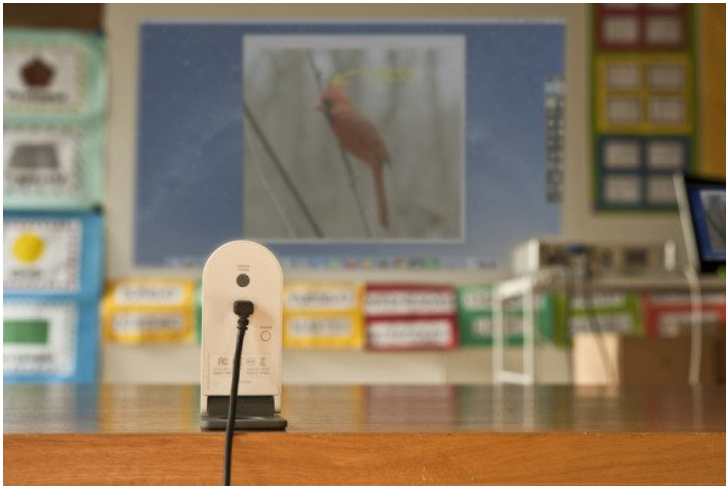

Product Gallery